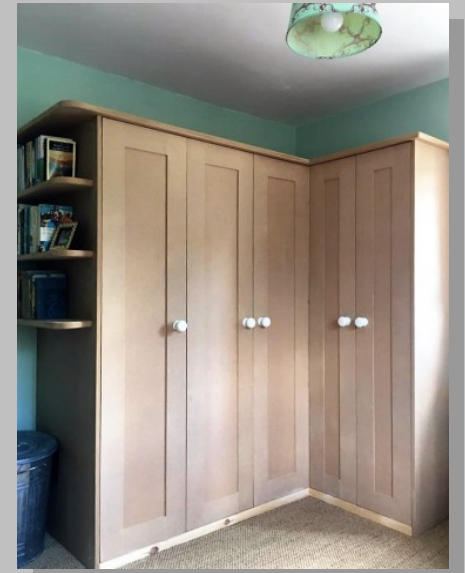

Bedroom Units & Wardrobes 22

**Purpose made wardrobes and storage.
Look forward to seeing them decorated.**