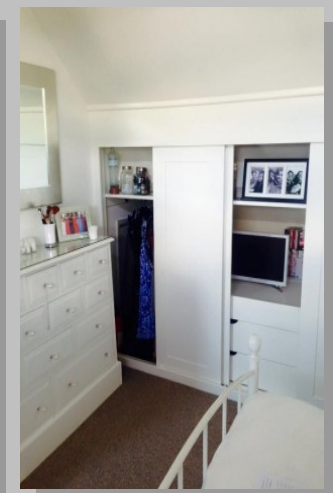

Bedroom Units & Wardrobes 11

Had the pleasure of creating these sliding wardrobes to suit the converted loft area. Made to suit the customers great design and finish.