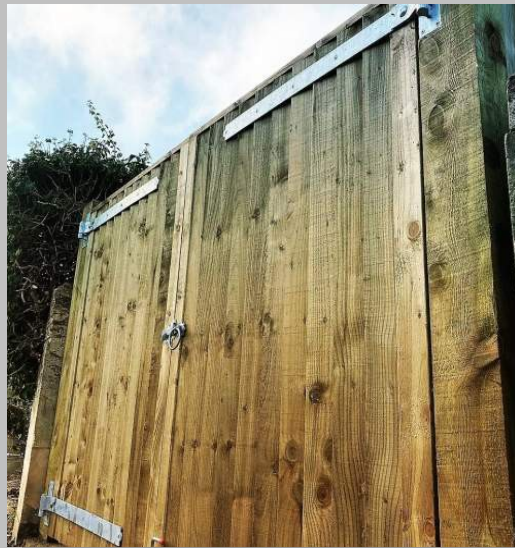

Garden office project.

Internal / External Projects 60 Continued

Revisited garden office/storage project we completed last year. Nice to go back and see the office and storage in working order with some additional worktops and shelving. Great project and customers from start to finish.

Of course with the help of our trusted trades....

Joe Hitchens groundworks...

Internal / External Projects 61

Replacement Sapele hardwood conservatory. All new timbers supplied by Windsor Joinery.

Removed and replaced all existing and rotten structural timbers below the wall plate. Keeping the roof details in situ as requested. Stained glass removed and reused. Sealed, filled and sanded ready for decoration.

Internal / External Projects 62

The end of another very busy week and a month of outside works.

Bespoke made drive gates, posts and x2 close board fence runs.

Giving this Bath central garden the needed privacy. Perfect weather for it too.