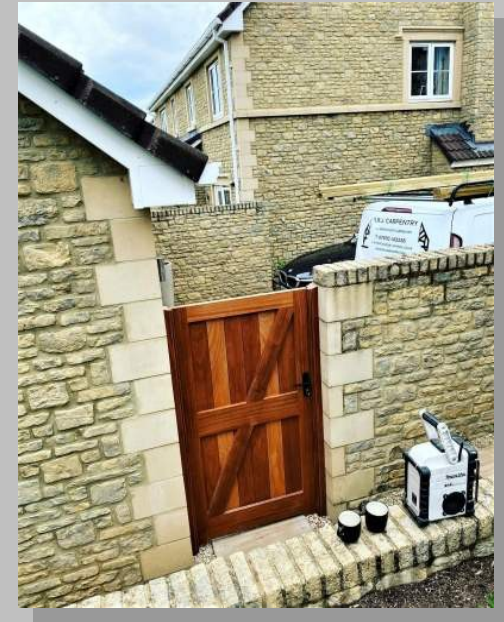

Internal / External Projects 65

Solid Sapele side gates. New frames and gates to suit this new build in Norton St Phillip. Matt black ironmongery.