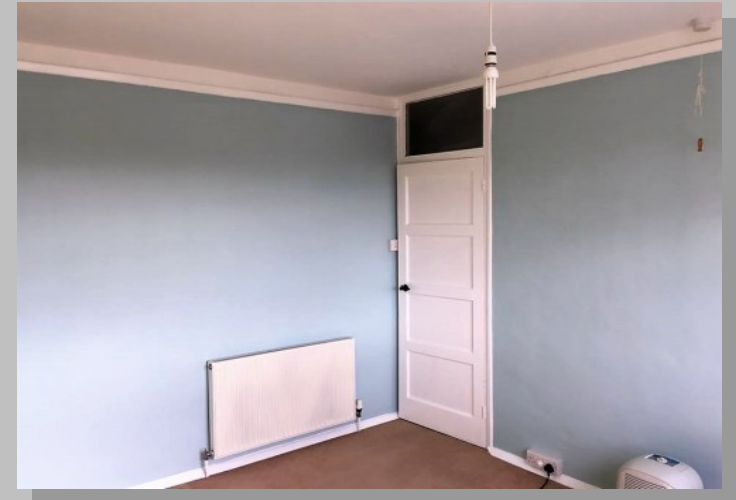

Internal / External Projects 44 (2)