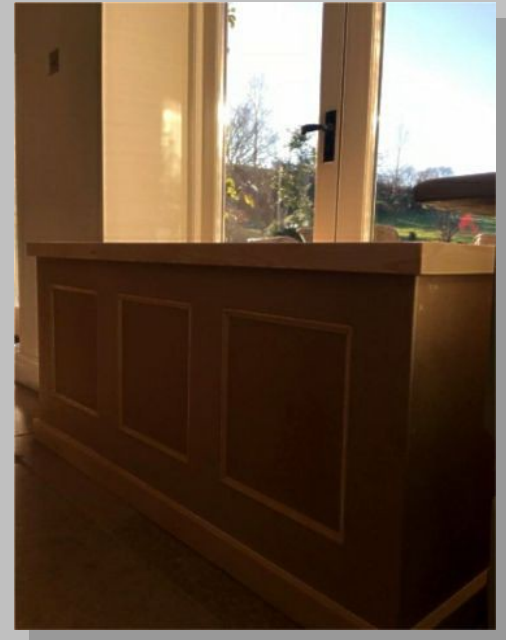

Internal / External Projects 37

A few built in storage items we have recently done.