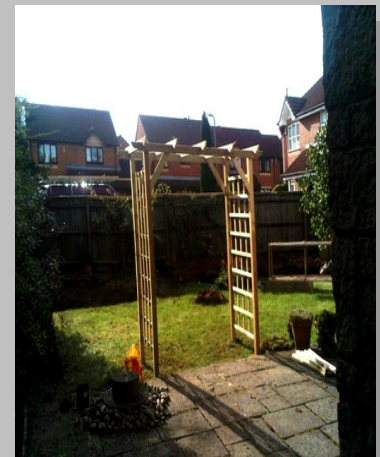

Internal / External Projects 4

Made to measure Garden Gate

Renewed window & timbers