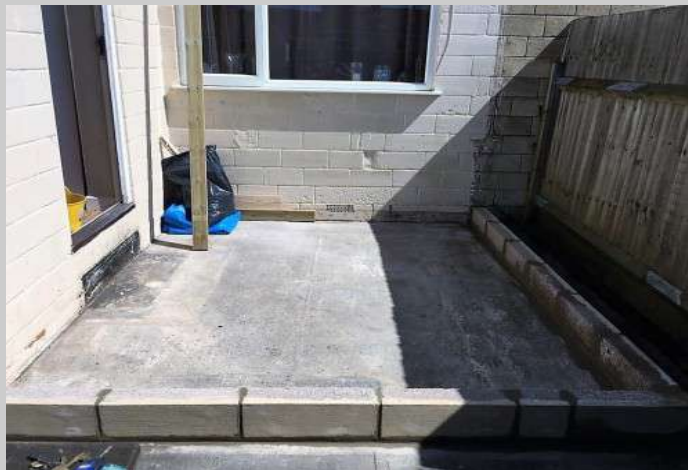

Conversions 2 Conservatory / Toilet (2)