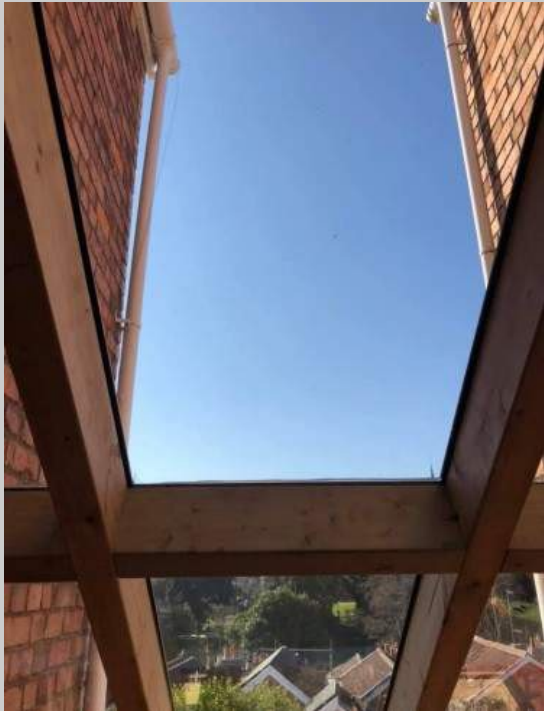

Conversions 5 / Conservatory (2)